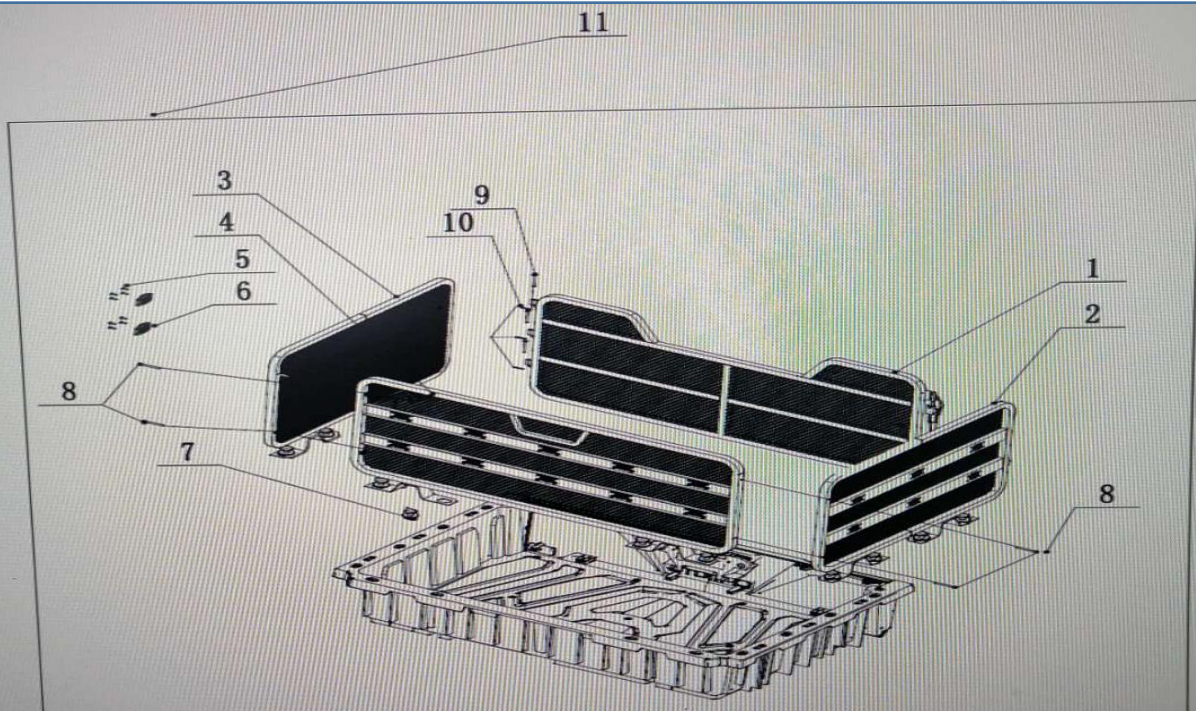

CF1000UU 5HY0-803000 Rear tail

List:

- | | |
|--------------------|-------------|
| 1. Rear extension | 5HY0-803100 |
| 2. Left extension | 5HY0-803400 |
| 3. Right extension | 5HY0-803500 |
| 4. Front extension | 5HY0-803300 |
| 5. Bolt M6x16 | GB/T819 |
| 6. Quick release | 5HY0-806000 |
| 7. Quick release | 9AWA-801200 |
| 8. Bolt M10x75 | GB/T5789 |
| 9. Pin | 5HY0-802006 |
| 10. Lockpin | QC/T623 |
| 11. Rear tail | 5HY0-803000 |

Step one

Put the front extension at the front of the cargo box, then finish the installation by using 4pcs quick releases.

Step two
Put the right extension with bolt pre locked (do not screw in), then use the quick releases.

Step three
Put the left extension with bolt pre locked (do not screw in), then use the quick releases

Step four

Put the rear extension with the pre lock in the card slot, then use thread pin shaft and lock the pin.